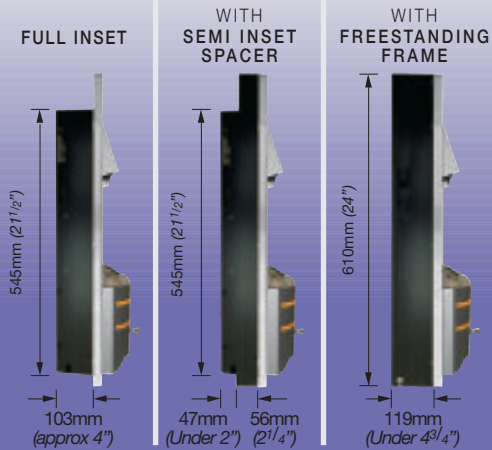

## ■ Tempra

■ Tempra  
BLACK MODEL 106BLK  
SEMI INSET WITH ICE

■ Tempra  
BRASS & BLACK  
MODEL 106BRS  
FULL INSET WITH COAL

■ Tempra  
SILVER MODEL 106SIL  
SEMI INSET WITH PEBBLES

### D I M E N S I O N S

MODEL 106SIL WITH PEBBLES

**Inset:** Suits standard openings of 406mm or 457mm (16" or 18") wide x 559mm (22") high.  
**Freestanding:** No fireplace opening is required.  
**2kW Fan Heater and switches concealed under canopy.**

The black spacer frames on the semi inset and freestanding models can be removed if inset depth allows.