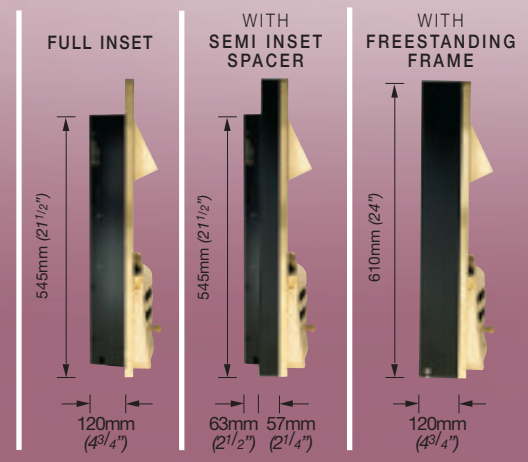

■ Sigma

■ Sigma
BRUSHED CHROME
MODEL 104CHR
SEMI INSET WITH
CHROME AZTEC FRONT

■ Sigma
BLACK MODEL 104BLK
SEMI INSET WITH
BLACK AZTEC FRONT

■ Choose your own front
- see back page

■ Sigma
BRUSHED BRASS
MODEL 104BRS
FULL INSET WITH
BRASS AZTEC FRONT

Ribbonflame

Sigma

D I M E N S I O N S

MODEL 104BRS SEMI INSET

Inset: Suits standard openings of 406mm or 457mm (16" or 18") wide x 559mm (22") high.
Freestanding: No fireplace opening is required.
2kW Fan Heater and switches concealed under canopy.

The black spacer frames on the SEMI INSET & FREESTANDING models can be removed if inset depth allows