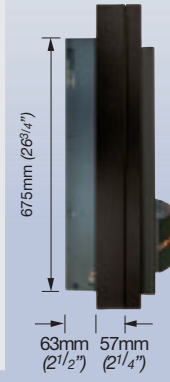

Rocca

D I M E N S I O N S

640mm (25 1/4")

750mm (29 1/2")

back inset width
394mm (15 1/2")

MODEL 120BLK WITH PEBBLES

FULL INSET

WITH SEMI INSET SPACER

WITH FREESTANDING FRAME

The SEMI INSET Spacer & FREESTANDING Frame are equally suitable for wall mounting or hearth standing

Freestanding: No fireplace opening is required.
2kW Fan Heater and switches concealed in top of fire box