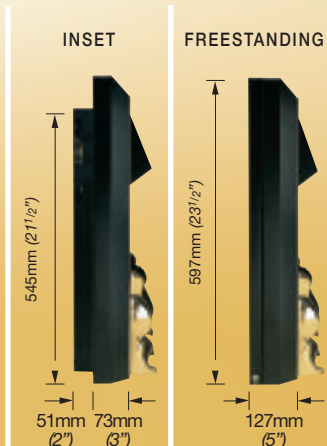

# Omega

■ Omega  
BRUSHED CHROME  
MODEL 101CHR  
INSET WITH CHROME  
LEYTON FRONT

■ Omega  
BLACK MODEL 101BLK  
INSET WITH BLACK  
BLENHEIM FRONT

■ Omega  
BRASS MODEL  
101BRS INSET  
WITH BRASS  
LEYTON FRONT

## D I M E N S I O N S

WITH KNIGHTSBRIDGE FRONT

**Inset:** Suits standard openings of 406mm or 457mm (16" or 18") wide x 559mm (22") high.

**Freestanding:** No fireplace opening is required.

2kW Fan Heater and switches concealed under canopy.