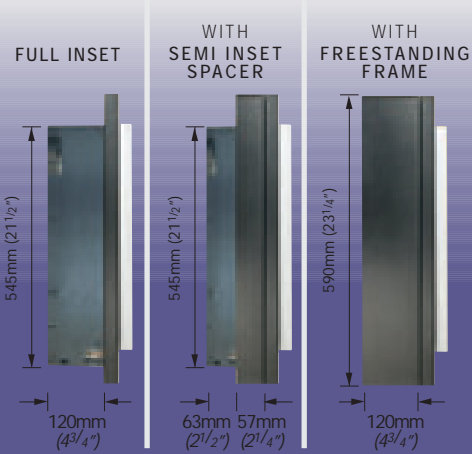

...THE ELECTRIC FIRE COMPANY that lives up to its name

Korda

Designed for wall mounting or hearth standing

Korda
GOLD ON BLACK
MODEL 140GBK
INSET WITH
PEBBLES

Korda
SILVER ON BLACK
MODEL 140SBK
INSET WITH ICE

DIMENSIONS

MODEL 140SBK WITH COAL

Inset: Suits standard openings of 406mm or 457mm (16" or 18") wide x 590mm (22") high.
Freestanding: No fireplace opening is required.
2kW Fan Heater and switches concealed in top of fire box

The SEMI INSET Spacer & FREESTANDING Frame are equally suitable for wall mounting or hearth standing

Ribbonflame^{plus}

Korda