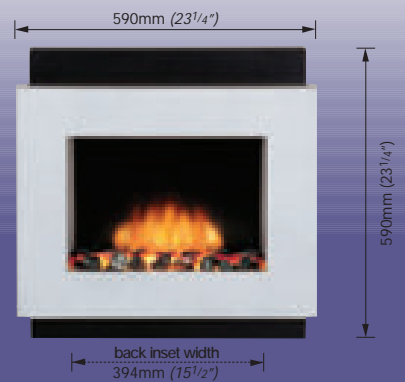

...THE ELECTRIC FIRE COMPANY that lives up to its name

Korda

Designed for wall mounting or hearth standing

Korda
GOLD ON BLACK
MODEL 140GBK
INSET WITH
PEBBLES

Korda
SILVER ON BLACK
MODEL 140SBK
INSET WITH ICE

DIMENSIONS

MODEL 140SBK WITH COAL

Inset: Suits standard openings of 406mm or 457mm (16" or 18") wide x 590mm (22") high.
Freestanding: No fireplace opening is required.
2kW Fan Heater and switches concealed in top of fire box

The SEMI INSET Spacer & FREESTANDING Frame are equally suitable for wall mounting or hearth standing

Ribbonflame^{plus}

Korda